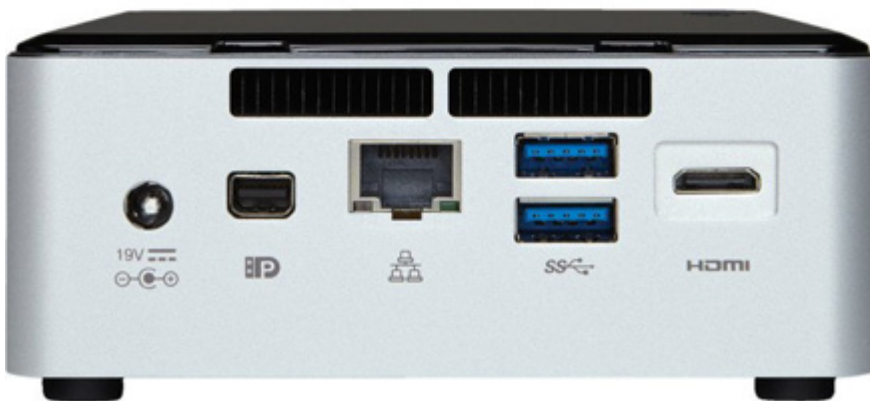

999.00 EUR
incl. 19% VAT, plus [shipping](#)

Support:  [Specifications](#)

Because of its size (115 x 111 x 48.7mm !) the system is perfect for these applications :

- POS
- Digital Signage
- Kiosk

Or use as attractive office-computer or server.

For a full PC you need in addition :

- SO-DDR-III RAM (Low Voltage, 1.35V)
- M.2 SSD or 2.5" HDD/SSD

Features :

- CPU: Intel Core i7-5557U, 2x 3.10GHz, 4MB Cache, 28W TDP
- RAM: 2x DDR3L SO-DIMM
- 1x M.2 SATA + 1x 2.5" SATA slot
- Intel Dual Band Wireless-AC 7265
- Intel HD Graphics 6000(IGP)
- 1x Mini HDMI 1.4a, 1x Mini DisplayPort 1.2
- 4x USB 3.0, 1x Gb LAN
- Power supply: 65W, external
- Dimensions (WxHxD): 115x111x48.7mm

Equipped with a 5th generation Intel Core i7-5557U processor, NUC5i7RYH is the highest performing Intel NUC ever. Iris graphics 6100 delivers amazing multimedia experiences and makes NUC5i7RYH perfect for immersive gaming. A replaceable lid provides plenty of options to extend system capabilities or add personal style. Intel® Turbo Boost Technology 2.01 delivers performance that adapts to your needs. Add a 2.5-inch HDD or an M.2 SSD for more storage. Complete with Wi-Fi 802.11ac wireless, Bluetooth, and 7.1 surround sound, NUC5i7RYH is ideal for home theater PCs, media server PCs, and home hubs.